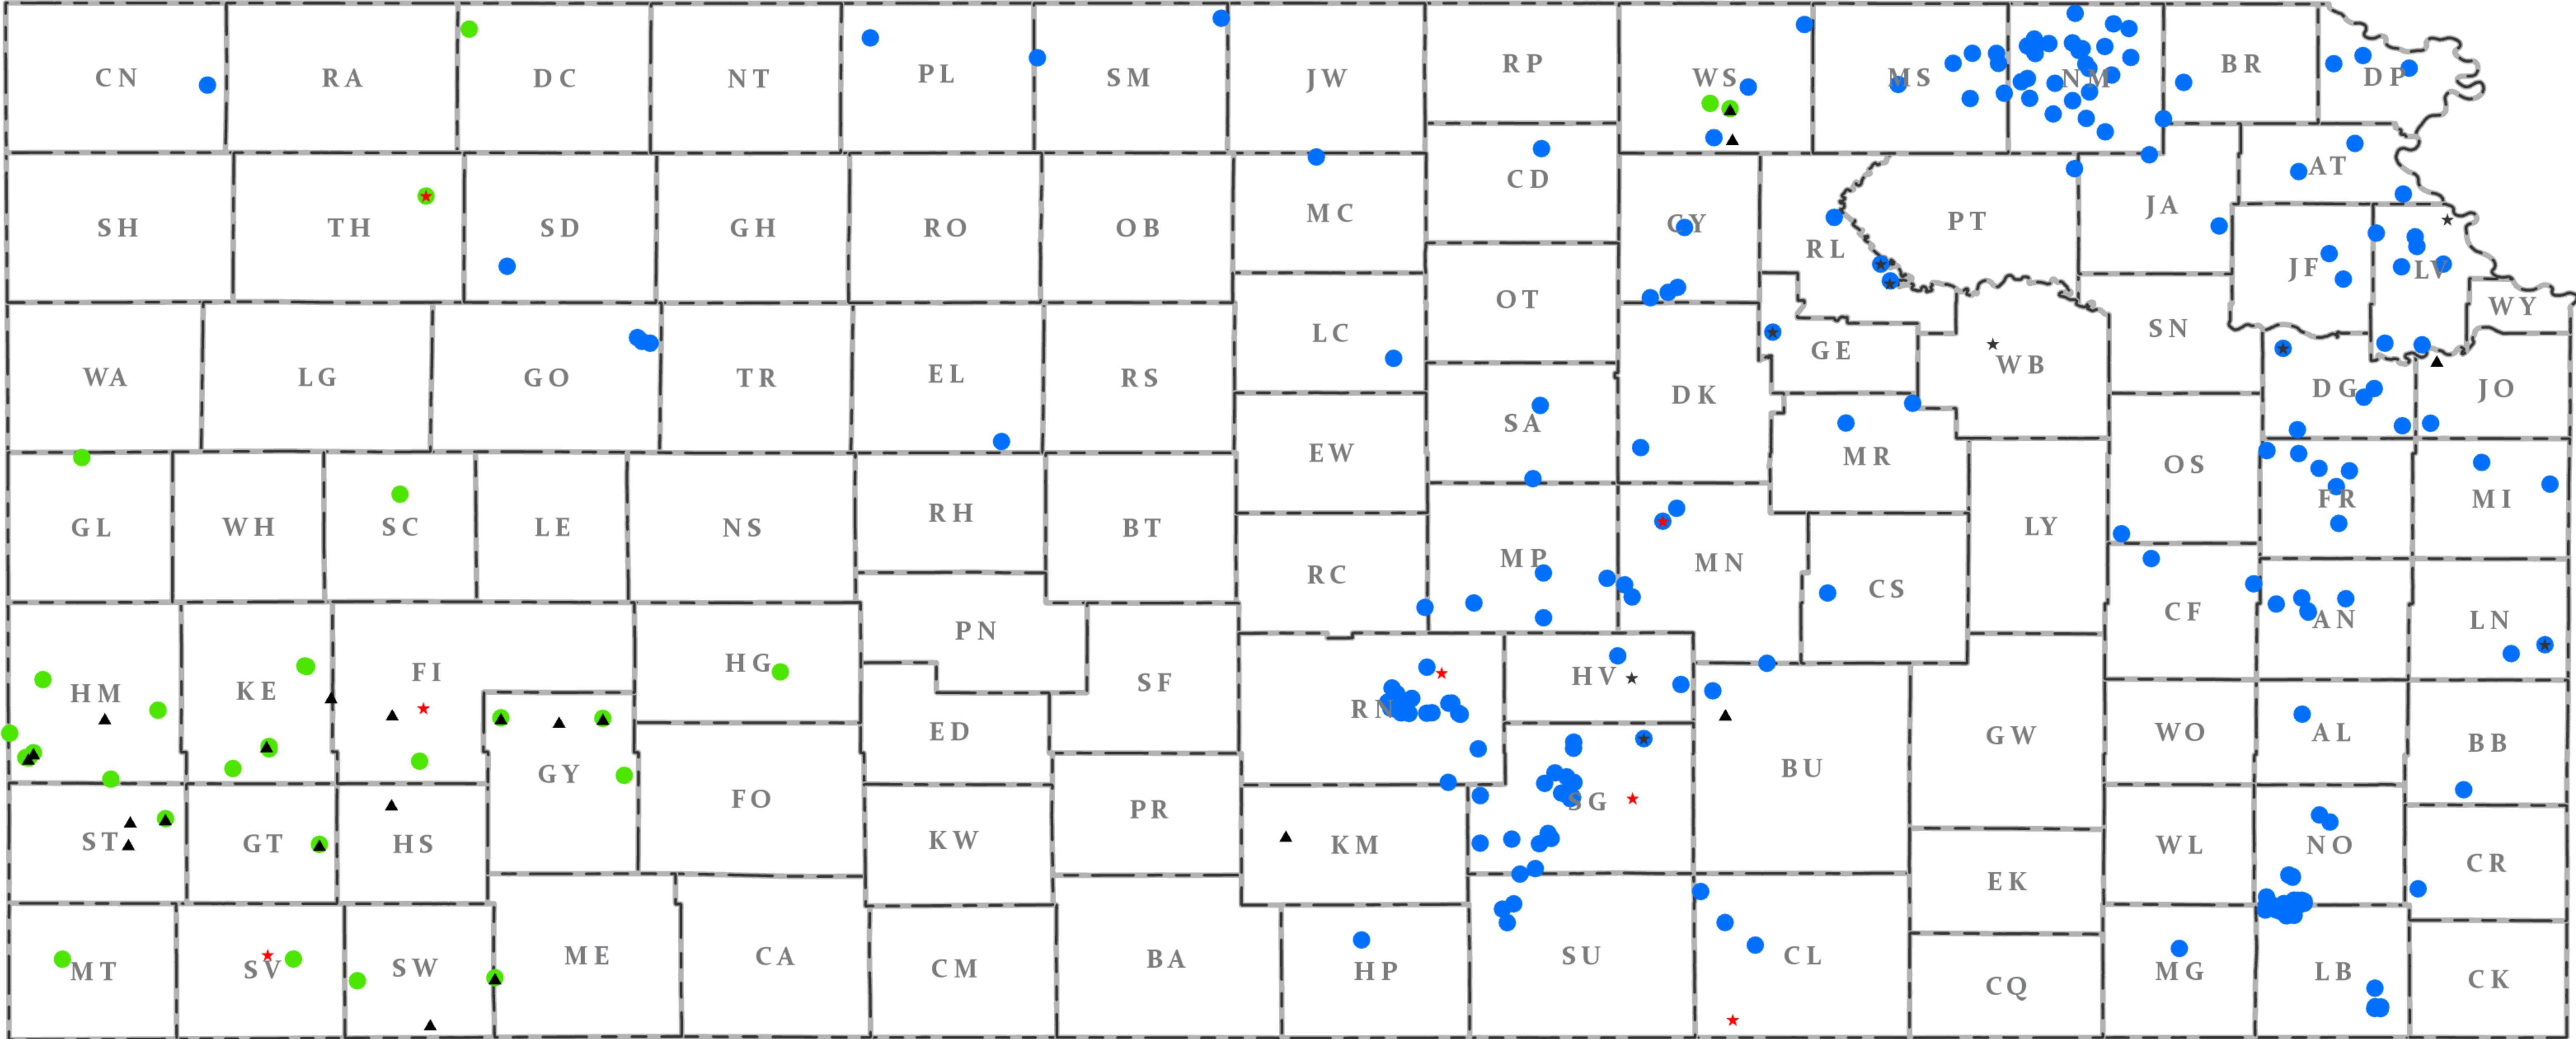

Kansas Dairy Farms and Processors

Active License as of January 2020

Dairies	Dairy Processing Plants	▲ Calf Raiser/Heifer Development Yards
● Dairies Less 1000 Head	★ Specialty/on-Farm Processor	
● Dairies 1000 or more	★ Commercial Processor	